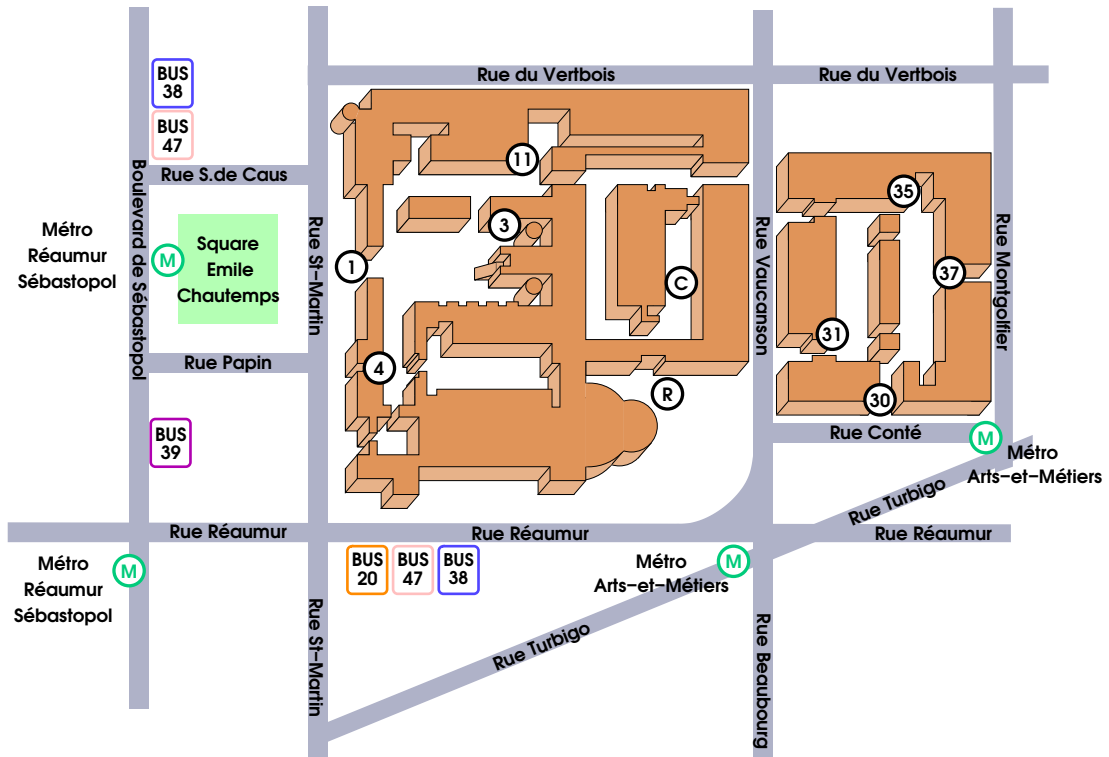

RDP'07 - General Information

Conservatoire National des Arts et Métiers - CNAM
292 rue Saint-Martin
75003 PARIS

- ① CNAM Entrance, 292 rue St.-Martin
- ③⑩ Annexe Entrance (Workshops, Longo Symposium), 2 rue Conté
- ③ Salle des Textiles - Conference Office, Lunch,
Coffee Breaks (Tuesday 26 to Thursday 28)
- ③⑦ Salon et Galerie d'Honneur - Coffee Breaks (Monday 25, Friday 29)
- ③① Amphithéâtre 3 Aimé Laussedat - Longo Symposium, Thursday 28
- ④ Amphithéâtre A Fabry-Pérot - Longo Symposium, Friday 29
- ①① Amphithéâtre T Jean Fourastié - RTA
Amphithéâtre V Jean Prouvé - TLCA
- ③⑤ Workshops
- ③ Computer Room
- ③ Museum Entrance, Chapel - Reception, Tuesday 26